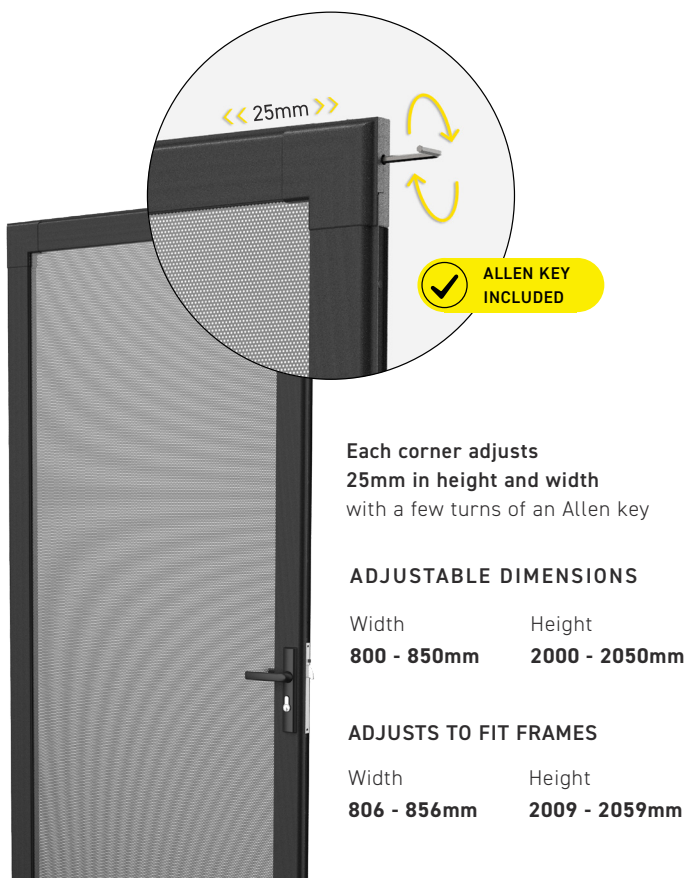

Allen Key Adjustable Security Screen Door

For the first time, homeowners can:

- ✓ get a same day custom fit, and
- ✓ avoid the hassles of measures, quotes and wait times

Our ready-made door adjusts on the spot to fit:

- ✓ most door frames
- ✓ out-of-square, skewed frames
- ✓ frames on sloping foundations

FEATURES

Aluminium frame

25% thicker than industry standard for increased strength

Aluminium perforated mesh

40% open area for clarity to vision and airflow